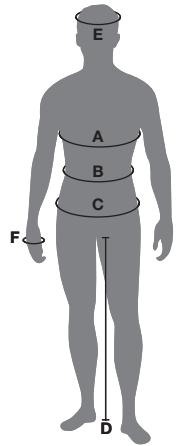

# Size Guide

size comparisons												
US	standard men's	ladies sizes	standard men's s.	slender	stocky	lager waist	waist (in)	ladies sizes		slender	stocky	waist (in)
XXS		32						DXXS	32	68/L-DXXS	17/K-DXXS	26/27
XS	42/44	34	44	90/L-XS				DXS	32/34	72/L-DXS	18/K-DXS	28
S	44/46	36/28	46	94/L-S			29	DS	36/38	76/L-DS	19/K-DS	29
M	48/50	40	48	98/L-M	24/K-S		30/31	DM	38/40	80/L-DM	20/K-DM	30/31
L	50/52	42/44	50	102/L-L	25/K-M		32/33	DL	40/42	84/L-DL	21/K-DL	32/33
XL	54	46/48	52	106/L-XL	26/K-L		33/34	DXL	42/44	88/L-DXL	22/K-DXL	33/34
XXL	56/58	48/50	54	110/L-XXL	27/K-XL	275	36/38	DXXL	44/46		23/K-DXXL	36/38
3XL	60/62	52	56	114/L-XXL	28/K-XXL	285	38	D3XL	46//48			38
4 XL	64/66	56	58	118/L-3XL	29/K-3XL	295	40/42	D4XL	48/50			40/42
5 XL	68/70	60	60		30/K-4XL	305	42	D5XL	50/52			42
6 XL	72		62			315	44					
7 XL	74		64			325	46					
8 XL			66			325	48					
9 XL			68			335	48/50					
10 XL			70			345	50					
			72			355						

- A Chest:** Measure around the chest under the arms.
- B Waist:** Take the measurement with the tape fitting closely around the waist
- C Hip:** Take the measurement at the widest point.
- D Inside:** Measure from the crotch to the sole of the foot.
- E Helmet size:** Measure your head at the widest point .
- F** Measure your Hand over the knuckles with the HELD measuring tape Art. 9622.

ladies standard							
Continental	Universal	UK	height	chest (A)	waist (B)	hip (C)	inside leg
32	DXXS	26	159-164	76-79	60-63	84-87	74-76,5
34	DXS/XS	27	161-166	80-83	64-67	88-91	75-77,5
36	DS/S	27/28	163-168	84-87	68-71	92-95	76-78,5
38	DS/S	29	165-170	88-91	72-75	96-99	77-79,5
40	DM/M	30/31	167-172	92-95	76-79	100-103	78-80,5
42	DL/L	32/33	169-174	96-99	80-84	104-107	79-81,5
44	DXL/L	34	169-174	100-103	85-89	108-111	79-81,5
46	DXXL/XL	36	171-176	104-109	90-95	112-115	80-82,5
48	D3XL/XL	38	171-176	110-115	96-101	116-119	80-82,5
50	D4XL/XXL	40	171-176	116-121	102-107	120-123	80-82,5
52	D5XL/XXXL	42	172-177	122-127	108-113	124-127	81-83,5